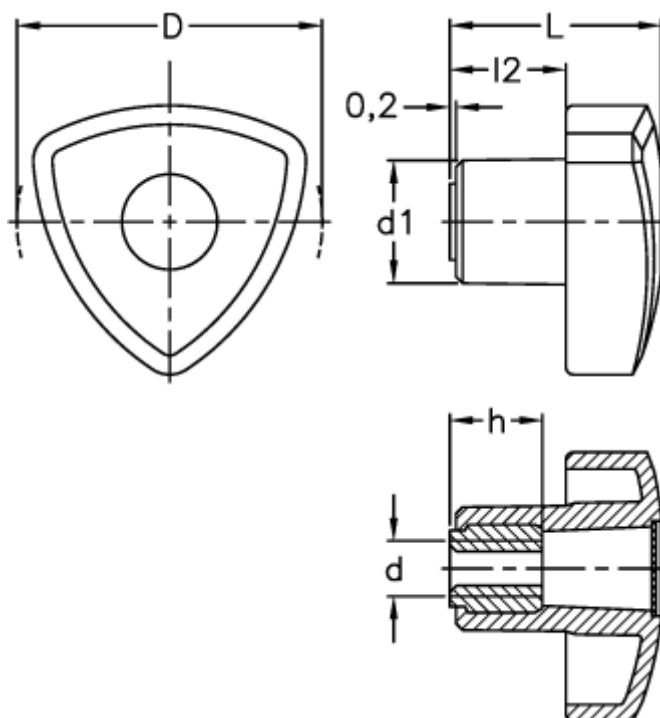

Article number: 2302083412
Description: E+G Lock knob
VTR.40 B-M8, orange

Measures

d	= 40
d_1	= 16
d_6H	= M8
L	= 30
l_2	= 17